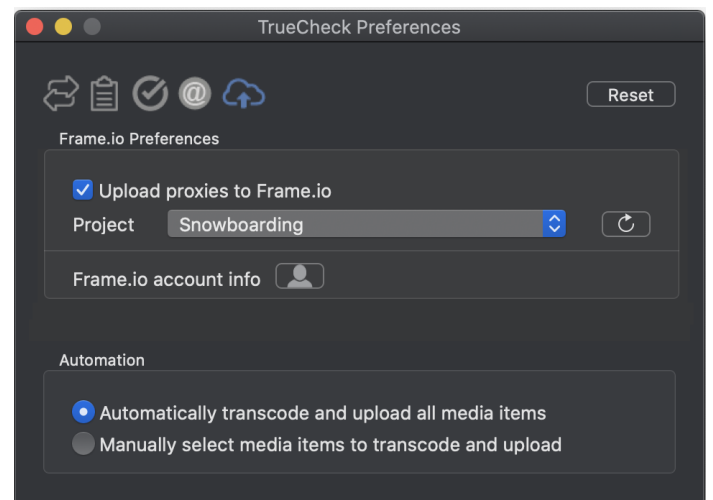

TrueCheck is a file analysis app, specializing in verification beyond copying. Compare volumes, folders and files to determine sameness and differences. Generate a media rich PDF report without making a copy.

- Compatible with over 20 different camera formats including file based RAW from; ARRI, Blackmagic, Canon, GoPro, JVC, Panasonic, RED and Sony.
- Upload automatically to Frame.io
- Manage and index your media files with TXT and CSV reports
- Compare volumes, folders and files to find missing or duplicate items
- 'Seal' a volume by generating a Media Hash List
- Check the integrity of a checksums
- Use 'Smart Search' for complex queries including; name, type, manufacturer, size, checksums or dates.
- Refer back to previous jobs and reports in history